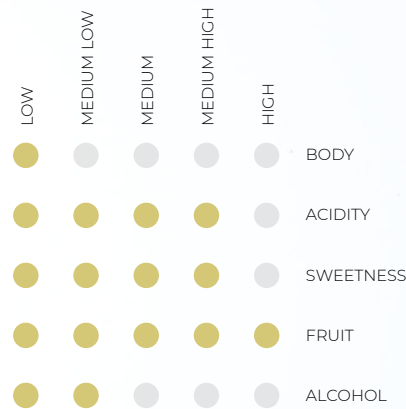

Pumpkin & Sage Butter Pasta

PAIRED WITH
NAMAQUA JOHANNISBERGER WHITE

JOHANNISBERGER WHITE

FLAVOURS

APRICOT

PEACH

MUSCAT

COLOUR / TASTE PROFILE

PAIRINGS

● pairing ● perfect pairing